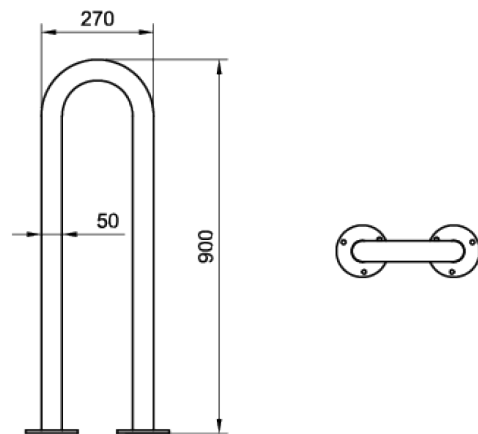

Specifications

Contact us today

Freephone **0508 4 URBAN** or visit urbaneffects.co.nz