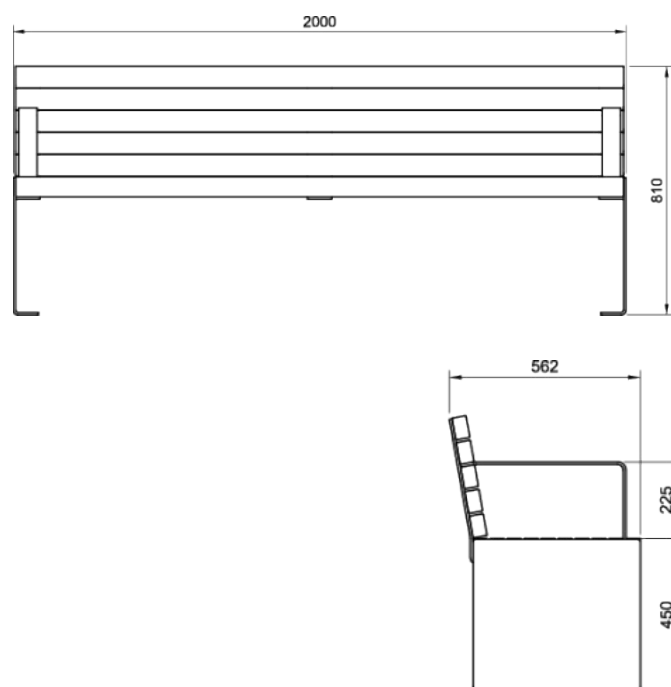

Heaphy Timber Seat

Combining durability with natural charm, the Heaphy Timber Seat features a galvanised steel frame, hardwood timber slats and back rest for a comfortable, sturdy and stylish seating solution. Designed for outdoor use, it offers customisation options such as custom lengths and powder-coated frames to suit any setting.

Customisation
available

Quality & durability

- Galvanised steel frame
- Hardwood timber slats; Natural finish
- Galvanised fittings
- Surface mounted

Options

- Custom lengths to suit
- Various timber options- Purple Heart, Vitex and Saligna
- With armrest
- Powder coated frame

Ideal for

- Public parks
- Streetscapes
- Bus stops
- Schools and universities
- Commercial outdoor spaces
- Gardens
- Community spaces
- Walkways and trails

Specifications

**A wide range of colours are available to suit your desired colour scheme
All options above need to be discussed prior to purchase.

Contact us today

Freephone **0508 4 URBAN** or visit urbaneffects.co.nz