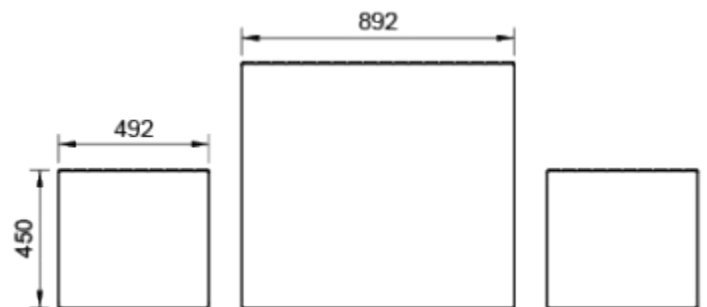

Heaphy Picnic Set

The Heaphy Picnic Set is a versatile and durable outdoor table settings solution, featuring a wide, spacious table and two sturdy benches. Built with a strong galvanised steel frame and natural hardwood slats, it offers both style and resilience. With customisable features, it can be designed to suit different aesthetics and environments.

Customisation available

Quality & durability

- Galvanised steel frames
- Hardwood timber slats; Natural finish
- Various timber options- Purple Heart, Vitex and Saligna
- Galvanised fixings
- Surface mounted

Ideal for

- Schools
- Parks and Reserves
- Sport and recreation clubs

Finishes available

- Powdercoated frames

Specifications

*A wide range of colours are available to suit your desired colour scheme.

Contact us today

Freephone **0508 4 URBAN** or visit urbaneffects.co.nz