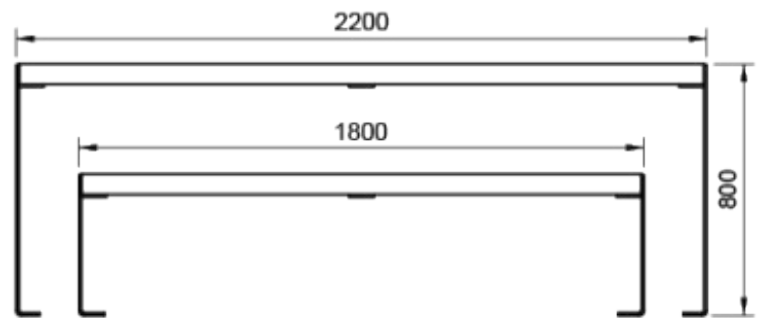

Heaphy Picnic Set

The Heaphy Picnic Set is a versatile and durable outdoor table settings solution, featuring a wide, spacious table and two sturdy benches. Built with a strong galvanised steel frame and natural hardwood slats, it offers both style and resilience. With customisable features, it can be designed to suit different aesthetics and environments.

Customisation available

Quality & durability

- Galvanised steel frames
- Hardwood timber slats; Natural finish
- Various timber options- Purple Heart, Vitex and Saligna
- Galvanised fixings
- Surface mounted

Ideal for

- Schools
- Parks and Reserves
- Sport and recreation clubs

Finishes available

- Powdercoated frames

Specifications

*A wide range of colours are available to suit your desired colour scheme.

Contact us today

Freephone **0508 4 URBAN** or visit urbaneffects.co.nz