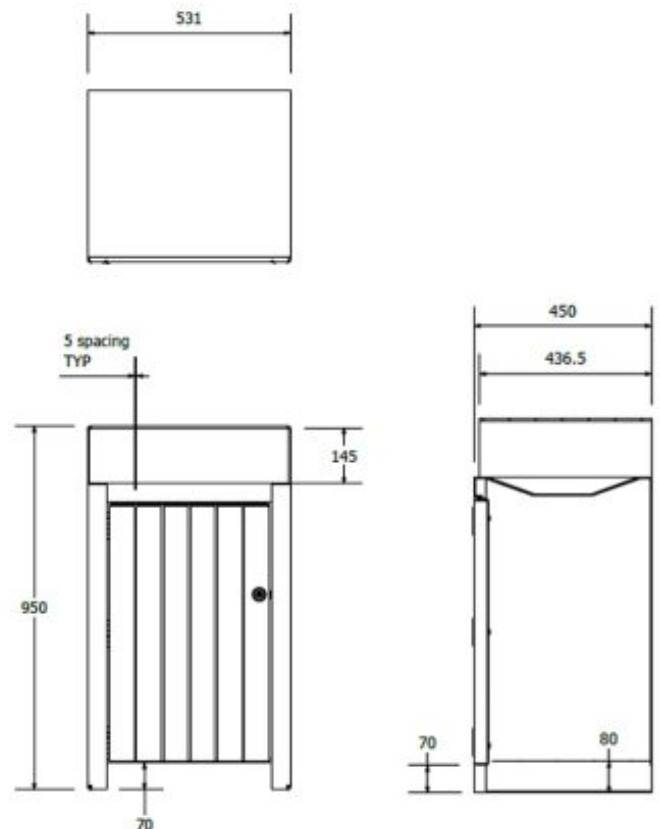

Specifications

*A wide range of colours are available to suit your desired colour scheme.

Contact us today

Freephone **0508 4 URBAN** or visit urbaneffects.co.nz