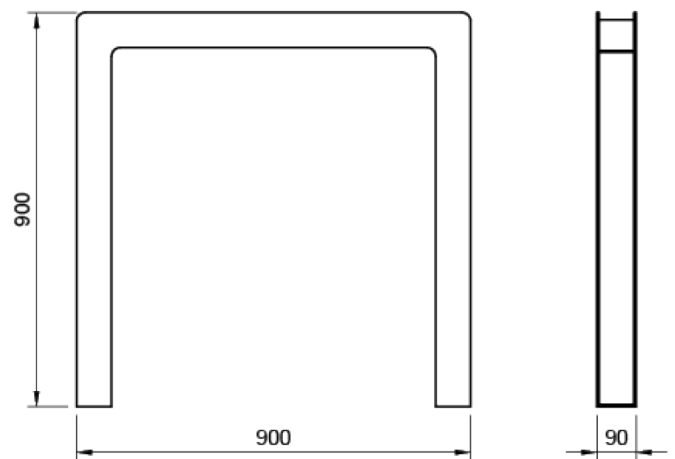

Specifications

Finishes available

- Stainless steel construction
- Galvanized finish

Contact us today

Freephone **0508 4 URBAN** or visit urbaneffects.co.nz