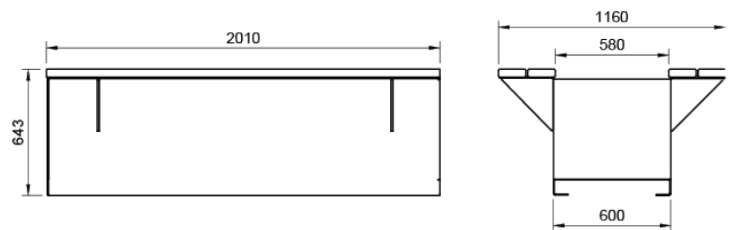

Specifications

Contact us today

Freephone **0508 4 URBAN** or visit urbaneffects.co.nz