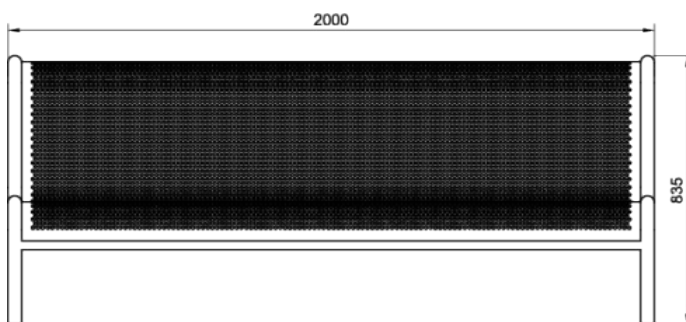

Specifications

**A wide range of colours are available to suit your desired colour scheme
All options above need to be discussed prior to purchase.

Contact us today

Freephone **0508 4 URBAN** or visit urbaneffects.co.nz