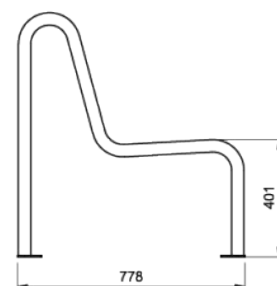

Specifications

**A wide range of colours are available to suit your desired colour scheme
All options above need to be discussed prior to purchase.

Contact us today

Freephone **0508 4 URBAN** or visit urbaneffects.co.nz