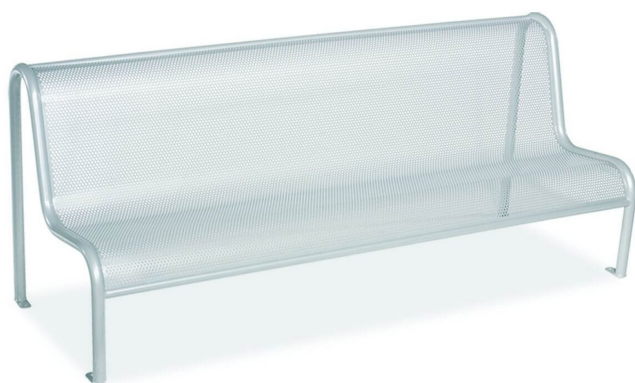

Oslo Steel Seat

Features a sleek, modern design with its galvanised, powder-coated steel frame and stylish patterned steel seat. Perfect for contemporary urban spaces, it offers a minimalist aesthetic while ensuring durability with galvanised fixings and secure surface mounting. Customisation options include a range of colors, unique perforation patterns, and a stainless steel frame for a refined, high-end look.

available

Quality & durability

- Galvanised and powder coated steel frame and patterned steel seat.
- Galvanised fixings
- Surface mounted

Options

- Custom colour options
- Custom perforation patterns
- Stainless steel frame

Ideal for

- Public parks
- Streetscapes
- Bus stops
- Schools and universities
- Commercial outdoor spaces
- Gardens
- Community spaces
- Walkways and trails

Specifications

**A wide range of colours are available to suit your desired colour scheme
All options above need to be discussed prior to purchase.