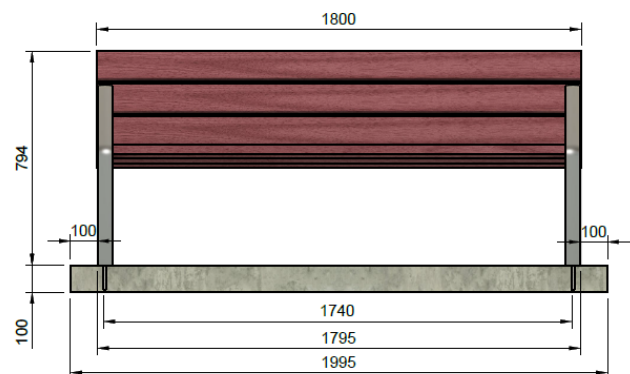

Specifications

**A wide range of colours are available to suit your desired colour scheme
All options above need to be discussed prior to purchase.

Contact us today

Freephone **0508 4 URBAN** or visit urbaneffects.co.nz