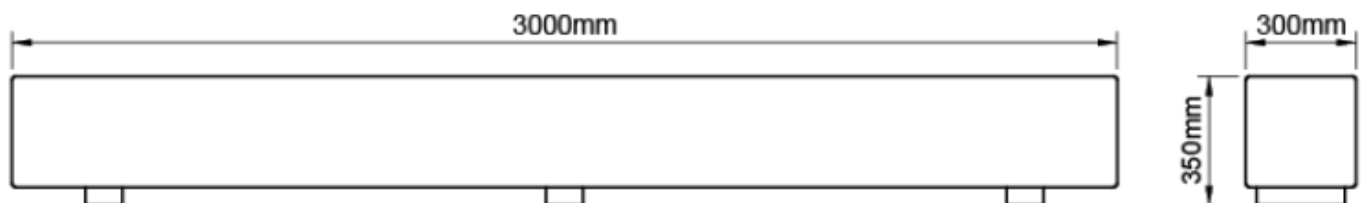

- Custom length

Specifications

Contact us today

Freephone **0508 4 URBAN** or visit urbaneffects.co.nz