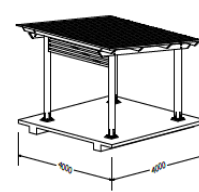

Urban Shelter - Deluxe

Designed to bring people together, this stylish, sun-safe and functional shelter is perfect for outdoor gatherings with family and friends all year round. Its timeless horizontal panel design provides a sleek, minimalist look that complements any setting, while the durable construction ensures it stands up to outdoor elements. Available in a range of sizes to suit your space requirements.

Customisation available

Quality & durability

- Premium colourbond corrugated iron roof
- Powdercoated structural grade aluminium frame
- All stainless steel fixings (roof fixings are galvanised)
- Features a lattice screen on one side
- Surface mounted (In-ground mount option available)
- Available in different sizes:

Available Size width x depth, m	Shelter Area m²	Net floor area m²
6x4	24	12.4
5x4	20	9.8
4x4	16	7.0
3x4	12	5.4

Ideal for

- Parks
- Education
- Holiday Camps
- Sporting Camps

Finishes available

- Powdercoated in choice of colour

Specifications

4m x 4m

Contact us today

Freephone **0508 4 URBAN** or visit urbaneffects.co.nz