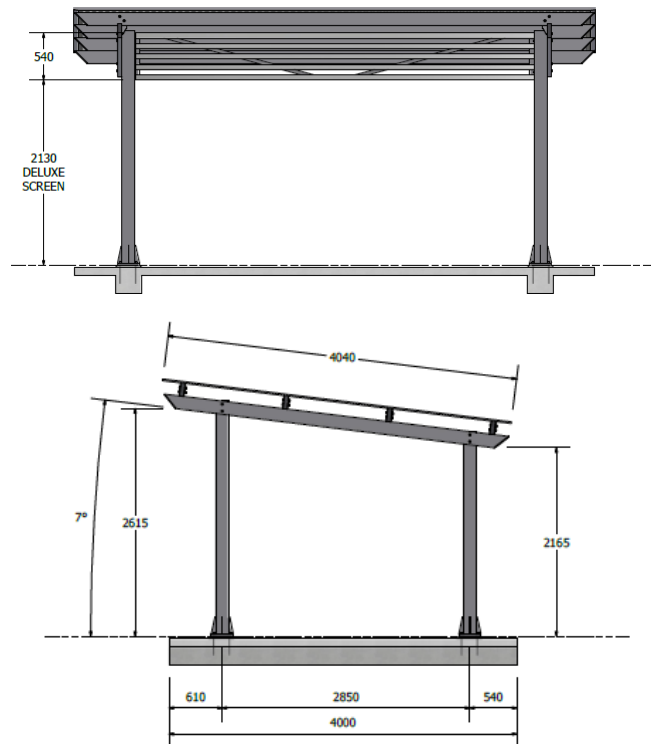

Customisation available

Quality & durability

- Premium colourbond corrugated iron roof
- Powdercoated structural grade aluminium frame
- All stainless steel fixings (roof fixings are galvanised)
- Features a lattice screen on one side
- Surface mounted (In-ground mount option available)
- Available in different sizes:

Available Size width x depth, m	Shelter Area m ²	Net floor area m ²
6x4	24	12.4
5x4	20	9.8
4x4	16	7.0
3x4	12	5.4

Ideal for

- Parks
- Education
- Holiday Camps
- Sporting Camps

Finishes available

- Powdercoated in choice of colour

Specifications

6m x 4m

5m x 4m

4m x 4m

3m x 4m

Contact us today

Freephone **0508 4 URBAN** or visit urbaneffects.co.nz