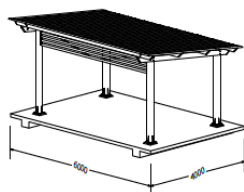

Customisation available

Quality & durability

- Premium colourbond corrugated iron roof
- Powdercoated structural grade aluminium frame
- All stainless steel fixings (roof fixings are galvanised)
- Features a lattice screen on one side
- Surface mounted (In-ground mount option available)
- Available in different sizes:

Available Size width x depth, m	Shelter Area m ²	Net floor area m ²
6x4	24	12.4
5x4	20	9.8
4x4	16	7.0
3x4	12	5.4

Ideal for

- Parks
- Education
- Holiday Camps
- Sporting Camps

Finishes available

- Powdercoated in choice of colour

Specifications

6m x 4m

5m x 4m

4m x 4m

3m x 4m

Contact us today

Freephone **0508 4 URBAN** or visit urbaneffects.co.nz