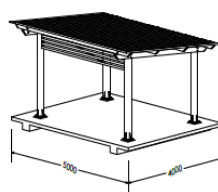

Customisation available

Quality & durability

- Premium colourbond corrugated iron roof
- Powdercoated structural grade aluminium frame
- All stainless steel fixings (roof fixings are galvanised)
- Features a lattice screen on one side
- Surface mounted (In-ground mount option available)
- Available in different sizes:

Available Size width x depth, m	Shelter Area m ²	Net floor area m ²
6x4	24	12.4
5x4	20	9.8
4x4	16	7.0
3x4	12	5.4

Ideal for

- Parks
- Education
- Holiday Camps
- Sporting Camps

Finishes available

- Powdercoated in choice of colour

Specifications

6m x 4m

5m x 4m

4m x 4m

3m x 4m

Contact us today

Freephone **0508 4 URBAN** or visit urbaneffects.co.nz