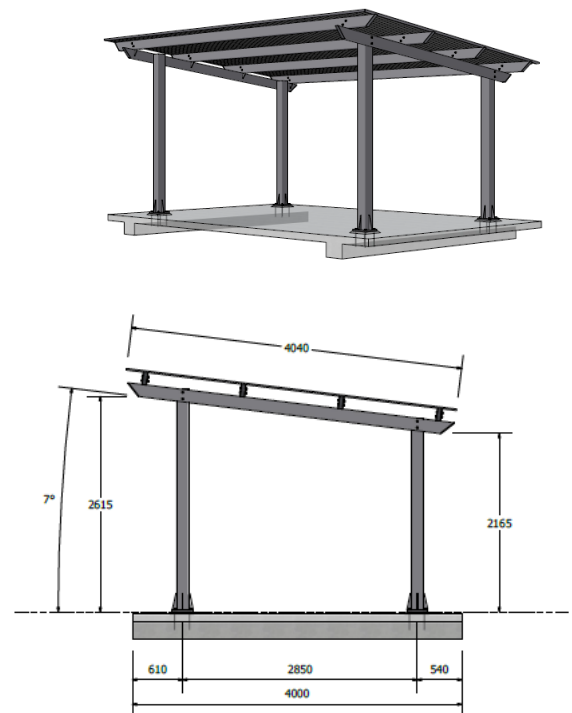

Specifications

*Images above show Urban Shelter- Deluxe with lattice screen added.

Contact us today

Freephone **0508 4 URBAN** or visit urbaneffects.co.nz