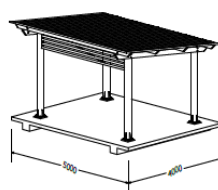

Urban Shelter - Classic

Designed to bring people together, this stylish, sun-safe and functional shelter is perfect for outdoor gatherings with family and friends all year round. Its timeless horizontal panel design provides a sleek, minimalist look that complements any setting, while the durable construction ensures it stands up to outdoor elements. Available in a range of sizes to suit your space requirements.

Customisation
available

Quality & durability

- Premium colourbond corrugated iron roof
- Powdercoated structural grade aluminium frame
- All stainless steel fixings (roof fixings are galvanised)
- Surface mounted (In-ground mount option available)
- Available in different sizes:

Available Size width x depth, m	Shelter Area m²	Net floor area m²
6x4	24	12.4
5x4	20	9.8
4x4	16	7.0
3x4	12	5.4

Ideal for

- Parks
- Education
- Holiday Camps
- Sporting Camps

Finishes available

- Powdercoated in choice of colour

Specifications

5m x 4m

*Images above show Urban Shelter- Deluxe with lattice screen added.

Contact us today

Freephone **0508 4 URBAN** or visit urbaneffects.co.nz