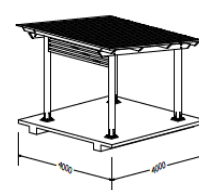

### Specifications

6m x 4m

5m x 4m

4m x 4m

3m x 4m

\*Images above show Urban Shelter- Deluxe with lattice screen added.

Contact us today

Freephone **0508 4 URBAN** or visit [urbaneffects.co.nz](http://urbaneffects.co.nz)