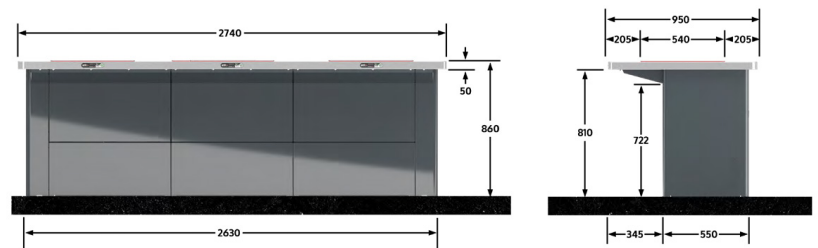

Part of a range

Environmental credentials

Wheelchair access

Features & benefits

- *Size:* 2740mm x 950mm x 860mm
- *Current:* Available in 10amp or 15amp
- *Temperature:* 275 degrees Celsius
- Modernised look with rounded corners
- Hidden fixings and recessed control panel
- Easy-to-access draw system for waste bucket
- Improved access for maintenance
- Broader base width for extra stability
- Wheelchair accessible
- Efficient waste pipe function

Specifications

Ideal for

- Parks
- Subdivisions
- Schools
- Sporting and recreational areas
- Resorts and hotels

Finishes available

- 304 stainless steel cabinet with 304 stainless steel bench top
- Powder coated Aluminium cabinet (Grey Friars standard colour), with 304 stainless steel bench top