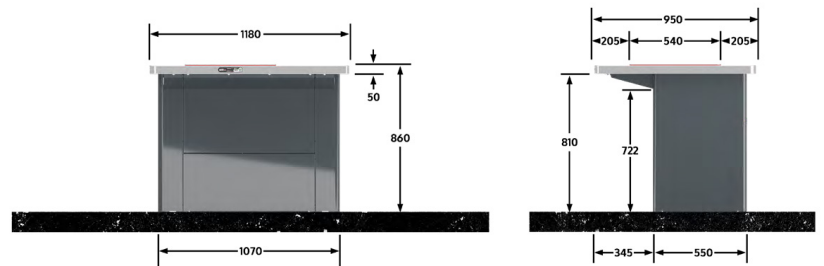

Specifications

Contact us today

Freephone **0508 4 URBAN** or visit urbaneffects.co.nz