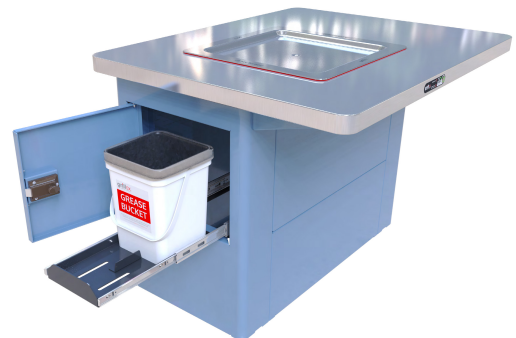

Specifications

Contact us today

Freephone **0508 4 URBAN** or visit urbaneffects.co.nz