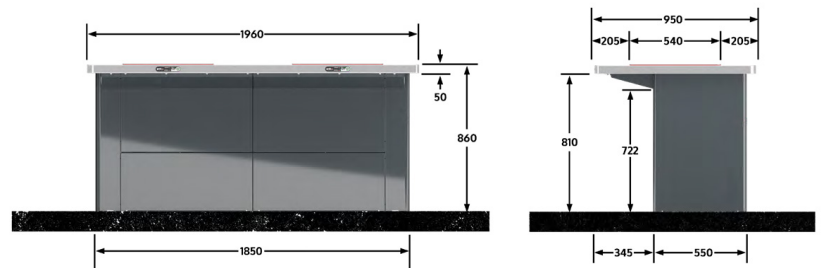

Specifications

Contact us today

Freephone **0508 4 URBAN** or visit urbaneffects.co.nz