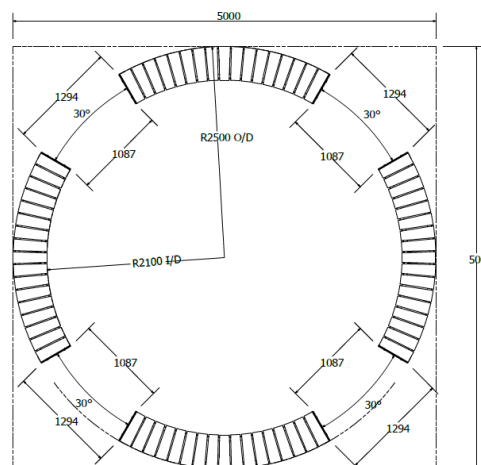

**A wide range of colours are available to suit your desired colour scheme.*

**All options above need to be discussed prior to purchase.*

Specifications

3x Legend Curved Benches Combination

4x Legend Curved Benches Combination