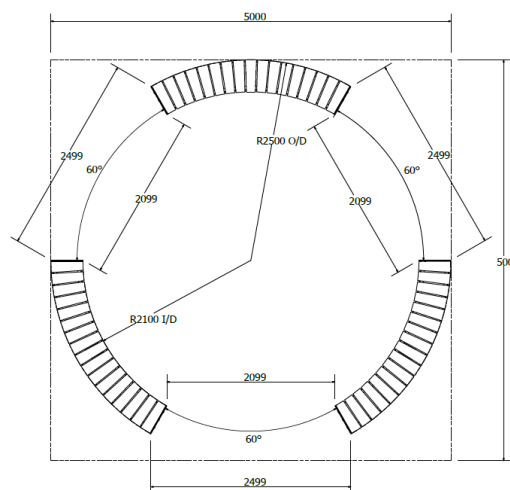

**A wide range of colours are available to suit your desired colour scheme.*

**All options above need to be discussed prior to purchase.*

Specifications

3x Legend Curved Benches Combination

4x Legend Curved Benches Combination