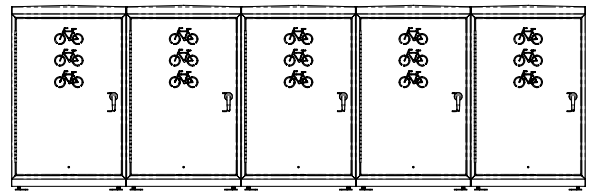

Minimum 2000mm aisle spacing between lockers