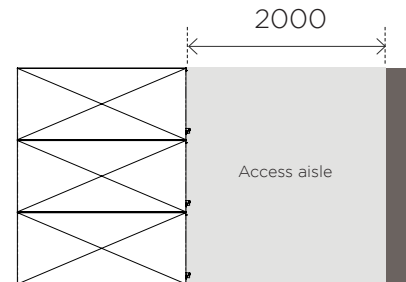

Minimum 2000mm aisle spacing between lockers

Minimum 2000mm aisle spacing between lockers and wall or obstructions

Other CBL Bike Lockers...

- CBL1 Heavy Duty Bike Locker
- CBL2 Heavy Duty Bike Locker
- CBL2 Light Duty Bike Locker
- CBLV Heavy Duty Vertical Bike Locker
- CBLV Light Duty Vertical Bike Locker
- CBL-DT Class A Double Tier Bike Locker