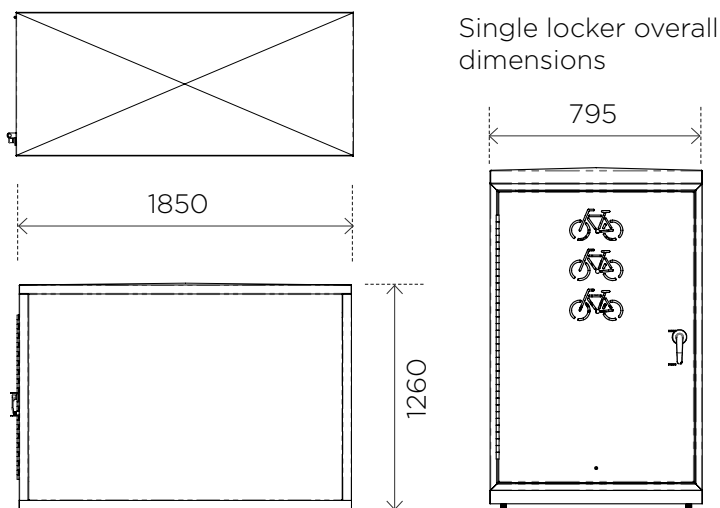

Specifications

Ideal for

- Shopping centres
- Schools
- Streetscapes
- Parkscapes
- Universities
- Public transport stations