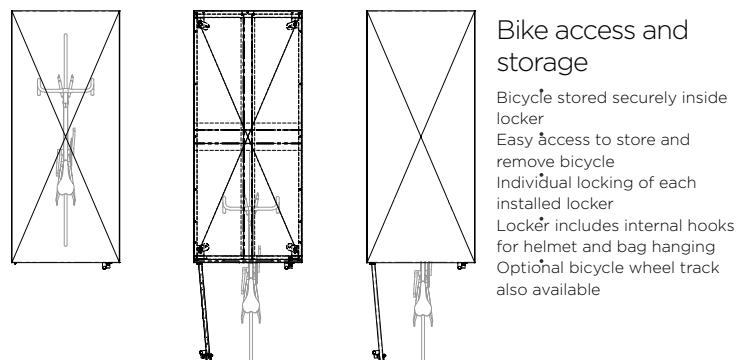

Specifications

Ideal for

- Shopping centres
- Schools
- Streetscapes
- Parkscapes
- Universities
- Public transport stations

Finishes

- HDG steel frames
- 1.0mm galvanised steel panels
- Option - powder coated panels (on request)

To comply with AS2890.3 (2015) minimum 2000mm aisle spacing between lockers or to wall or obstructions is required.

Contact us today

Freephone 0508 4 URBAN or visit urbaneffects.co.nz

CBL1 LIGHT DUTY BIKE LOCKER