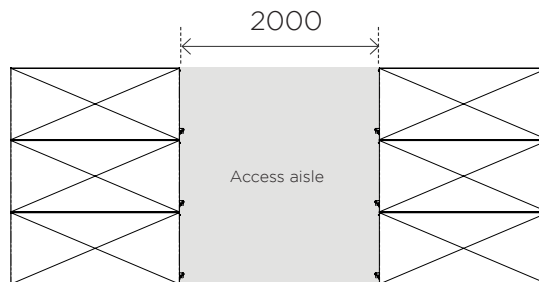

Minimum 2000mm aisle spacing between lockers