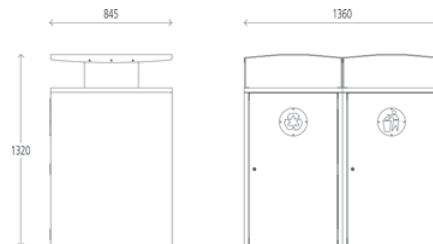

Specifications

Metro Single Bin Enclosure (240L)

Metro Double Bin Enclosure (240L x 2)

Other products in the *Metro* range

- *Metro* Seat
- *Metro* Bike rack
- *Metro* Stackable Bench
- *Metro* 2 Tier Grandstand
- Bench Seat
- *Metro* 3 Tier Grandstand
- *Metro* 8 Seat Standard Table
- *Metro* 4 Tier Grandstand
- *Metro* 8 Seat Square Table
- *Metro* Choir Grandstand
- *Metro* 12 Seat Table
- *Metro* Outdoor Learning Table