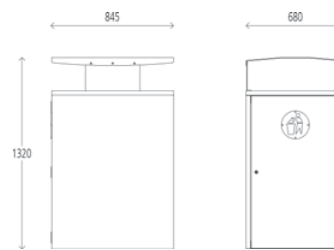

Specifications

Metro Single Bin Enclosure (240L)

Metro Double Bin Enclosure (240L x 2)

Other products in the *Metro* range

- *Metro* Seat
- *Metro* Bike rack
- *Metro* Stackable Bench
- *Metro* 2 Tier Grandstand
- Bench Seat
- *Metro* 3 Tier Grandstand
- *Metro* 8 Seat Standard Table
- *Metro* 4 Tier Grandstand
- *Metro* 8 Seat Square Table
- *Metro* Choir Grandstand
- *Metro* 12 Seat Table
- *Metro* Outdoor Learning Table