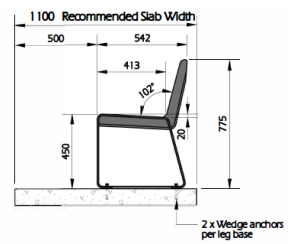

Customisation available

Lifetime Structural Warranty

Quality & durability

- Slimline leg design
- Flat seating platform profile
- Robust and sturdy leg frame
- Fully welded powdercoated Aluminium frames
- Stainless steel anti-theft fixings
- Fully Closed Insect & Vermin Resistant Extrusions
- Armrest option available
- Standard sizes available:
1.6m, 1.8m, 2m, 3m, 4m long

Specifications

Seat length- 2 Legs

Ideal for

- Any metropolitan or natural setting
- Parks
- Shopping centres
- Streetscapes
- Education

Seat length- 3 Legs

Finishes Options

- TimberImage Aluminium Slats
- Powder Coated Aluminium Slats
- Anodized Aluminium Slats
- Custom lengths available

Seat length- 4 Legs

Contact us today

Freephone **0508 4 URBAN** or visit urbaneffects.co.nz