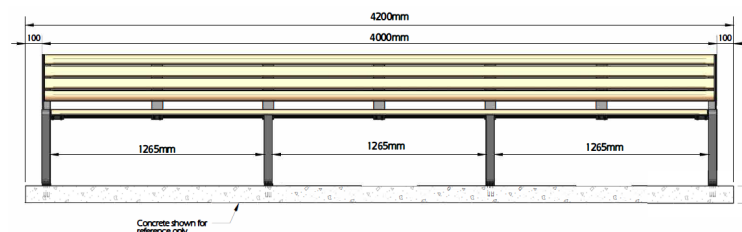

Customisation available

Lifetime Structural Warranty

Quality & durability

- Slimline leg design
- Flat seating platform profile
- Robust and sturdy leg frame
- Fully welded powdercoated Aluminium frames
- Stainless steel anti-theft fixings
- Fully Closed Insect & Vermin Resistant Extrusions
- Armrest option available
- Standard sizes available:
1.6m, 1.8m, 2m, 3m, 4m long

Specifications

Seat length- 2 Legs

Ideal for

- Any metropolitan or natural setting
- Parks
- Shopping centres
- Streetscapes
- Education

Seat length- 3 Legs

Finishes Options

- TimberImage Aluminium Slats
- Powder Coated Aluminium Slats
- Anodized Aluminium Slats
- Custom lengths available

Seat length- 4 Legs

Contact us today

Freephone **0508 4 URBAN** or visit urbaneffects.co.nz