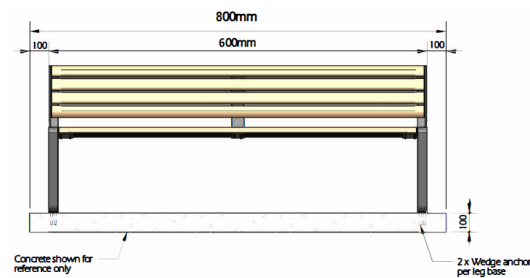

Customisation available

Lifetime Structural Warranty

Quality & durability

- Slimline leg design
- Flat seating platform profile
- Robust and sturdy leg frame
- Fully welded powdercoated Aluminium frames
- Stainless steel anti-theft fixings
- Fully Closed Insect & Vermin Resistant Extrusions
- Armrest option available
- Standard sizes available:
1.6m, 1.8m, 2m, 3m, 4m long

Specifications

Seat length- 2 Legs

Ideal for

- Any metropolitan or natural setting
- Parks
- Shopping centres
- Streetscapes
- Education

Seat length- 3 Legs

Finishes Options

- TimberImage Aluminium Slats
- Powder Coated Aluminium Slats
- Anodized Aluminium Slats
- Custom lengths available