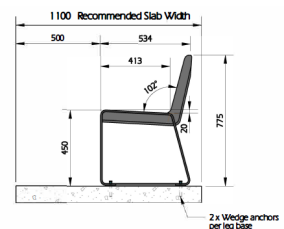

Customisation available

Lifetime Structural Warranty

Quality & durability

- Slimline leg design
- Flat seating platform profile
- Robust and sturdy leg frame
- Fully welded powdercoated Aluminium frames
- Stainless steel anti-theft fixings
- Fully Closed Insect & Vermin Resistant Extrusions
- Armrest option available
- Standard sizes available:
1.6m, 1.8m, 2m, 3m, 4m long

Specifications

Seat length- 2 Legs

Ideal for

- Any metropolitan or natural setting
- Parks
- Shopping centres
- Streetscapes
- Education

Seat length- 3 Legs

Finishes Options

- TimberImage Aluminium Slats
- Powder Coated Aluminium Slats
- Anodized Aluminium Slats
- Custom lengths available

Seat length- 4 Legs

Contact us today

Freephone **0508 4 URBAN** or visit urbaneffects.co.nz