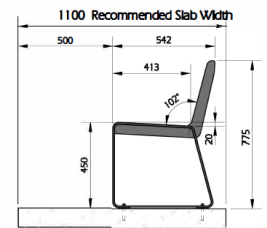

Customisation available

Lifetime Structural Warranty

Quality & durability

- Slimline leg design
- Flat seating platform profile
- Robust and sturdy leg frame
- Fully welded powdercoated Aluminium frames
- Stainless steel anti-theft fixings
- Fully Closed Insect & Vermin Resistant Extrusions
- Armrest option available
- Standard sizes available:
1.6m, 1.8m, 2m, 3m, 4m long

Specifications

Seat length- 2 Legs

Ideal for

- Any metropolitan or natural setting
- Parks
- Shopping centres
- Streetscapes
- Education

Seat length- 3 Legs

Finishes Options

- TimberImage Aluminium Slats
- Powder Coated Aluminium Slats
- Anodized Aluminium Slats
- Custom lengths available