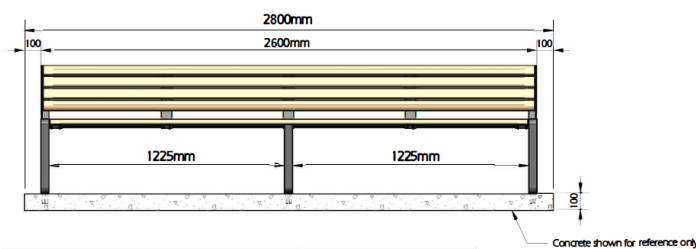

Customisation available

Lifetime Structural Warranty

Quality & durability

- Slimline leg design
- Flat seating platform profile
- Robust and sturdy leg frame
- Fully welded powdercoated Aluminium frames
- Stainless steel anti-theft fixings
- Fully Closed Insect & Vermin Resistant Extrusions
- Armrest option available
- Standard sizes available:
1.6m, 1.8m, 2m, 3m, 4m long

Specifications

Seat length- 2 Legs

Ideal for

- Any metropolitan or natural setting
- Parks
- Shopping centres
- Streetscapes
- Education

Seat length- 3 Legs

Finishes Options

- TimberImage Aluminium Slats
- Powder Coated Aluminium Slats
- Anodized Aluminium Slats
- Custom lengths available

Seat length- 4 Legs

Contact us today

Freephone **0508 4 URBAN** or visit urbaneffects.co.nz