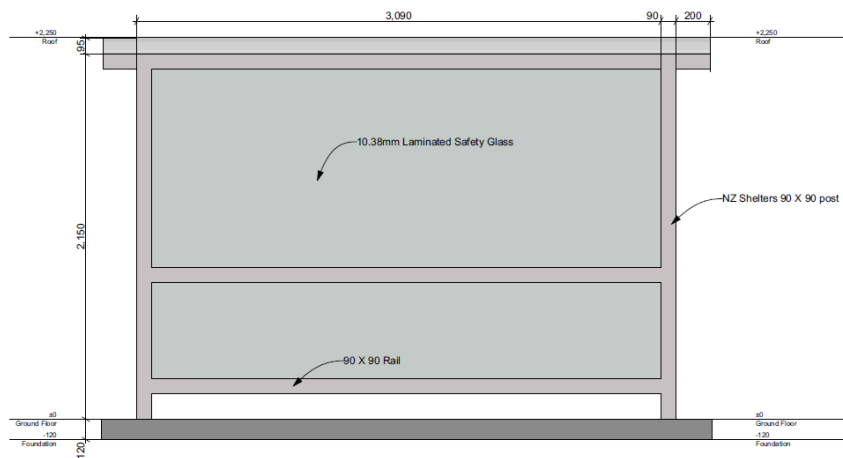

*A wide range of colours are available to suit your desired colour scheme.

Contact us today

Freephone 0508 4 URBAN or visit urbaneffects.co.nz