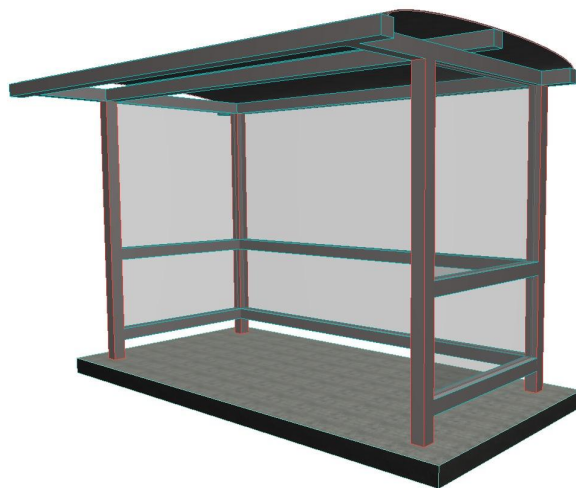

*A wide range of colours are available to suit your desired colour scheme.

Contact us today

Freephone 0508 4 URBAN or visit urbaneffects.co.nz