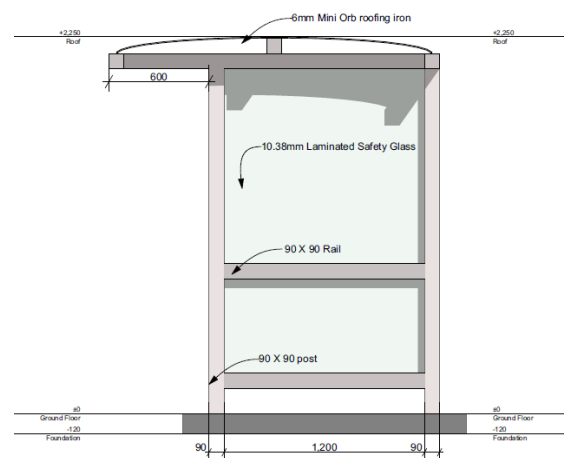

*A wide range of colours are available to suit your desired colour scheme.

Contact us today

Freephone 0508 4 URBAN or visit urbaneffects.co.nz