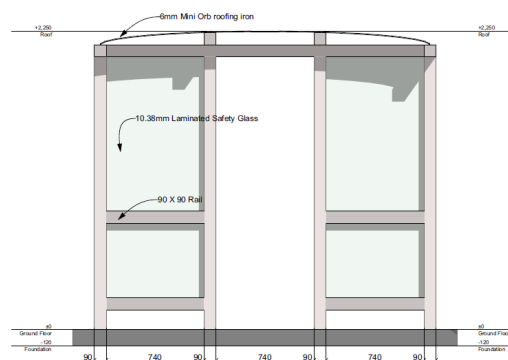

Specifications

Contact us today

Freephone 0508 4 URBAN or visit urbaneffects.co.nz