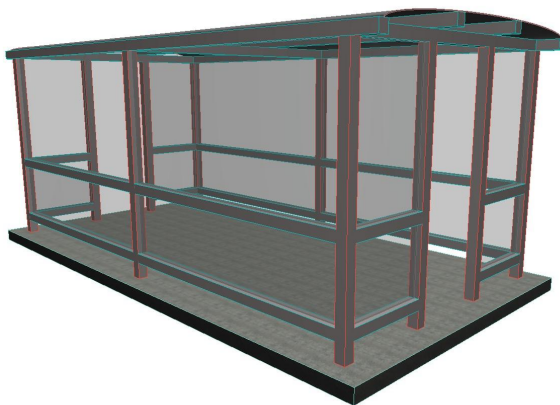

Specifications

Contact us today

Freephone 0508 4 URBAN or visit urbaneffects.co.nz