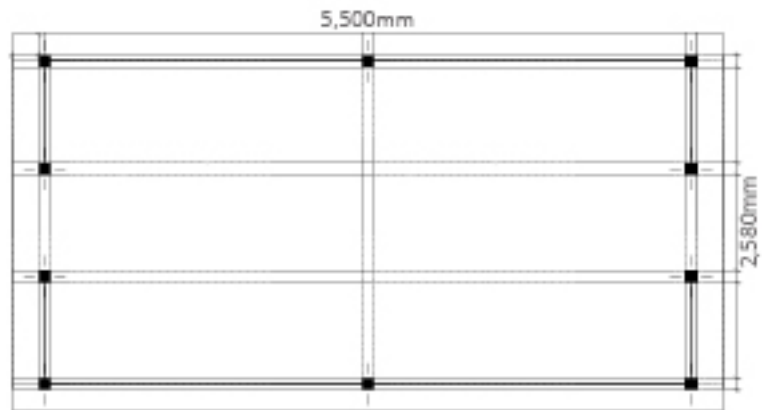

Specifications

Contact us today

Freephone 0508 4 URBAN or visit urbaneffects.co.nz