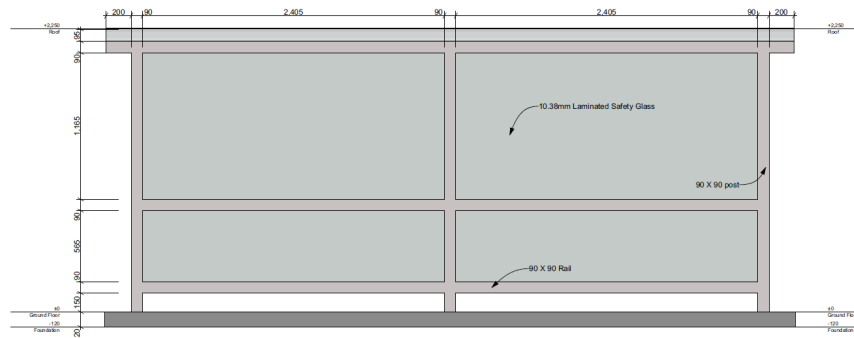

Specifications

Contact us today

Freephone 0508 4 URBAN or visit urbaneffects.co.nz