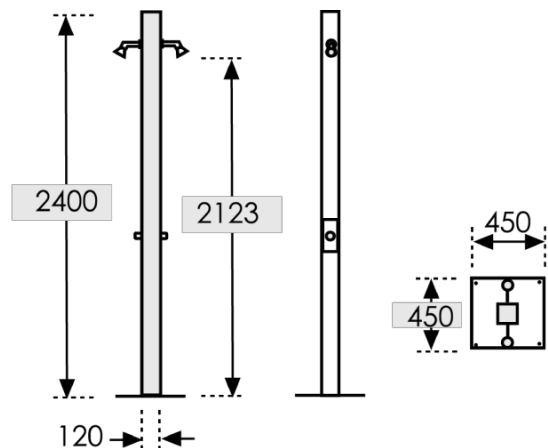

Specifications

Contact us today

Freephone **0508 4 URBAN** or visit urbaneffects.co.nz