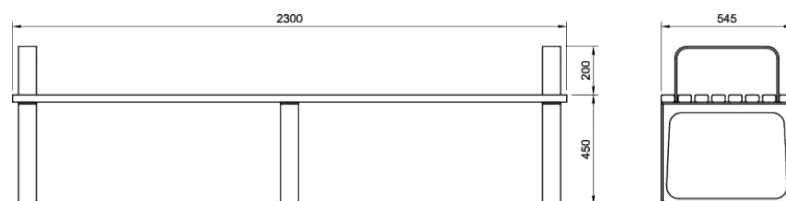

Specifications

Contact us today

Freephone **0508 4 URBAN** or visit urbaneffects.co.nz