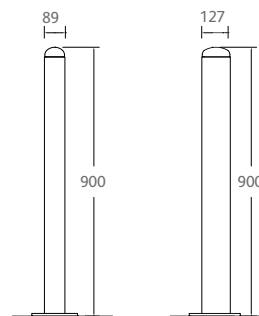

Specifications

Contact us today

Freephone **0508 4 URBAN** or visit urbaneffects.co.nz