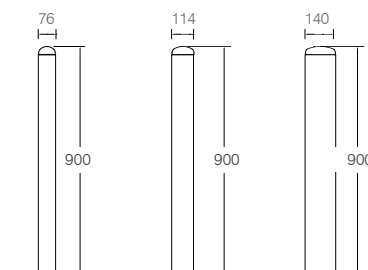

Specifications

Other products in the *Kiwi* range

- *Kiwi* Seat
- *Kiwi* Bench
- *Kiwi* Table Setting – Classic
- *Kiwi* Table Setting – Deluxe
- *Kiwi* Bike Rack
- *Kiwi* Z Scooter Rack
- *Kiwi* Curved Shelter
- *Kiwi* Tree Guard
- *Kiwi* Tree Grate 102

To view other products in the *Kiwi* range, visit our website

Contact us today

Freephone **0508 4 URBAN** or visit urbaneffects.co.nz