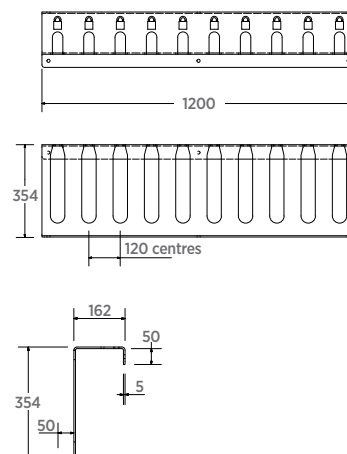

Specifications

*Powder coating your scooter rack can brighten up your space, but please expect normal wear and tear, such as chipping and marking from constant scooter movements over time.

Other products in the *Kiwi* range

- *Kiwi* Seat
- *Kiwi* Bench
- *Kiwi* Table Setting – Classic
- *Kiwi* Table Setting – Deluxe
- *Kiwi* Bike Rack
- *Kiwi* Bollard
- *Kiwi* Curved Shelter
- *Kiwi* Tree Guard
- *Kiwi* Tree Grate 102

To view other products in the *Kiwi* range, visit our website

Contact us today

Freephone **0508 4 URBAN** or visit urbaneffects.co.nz