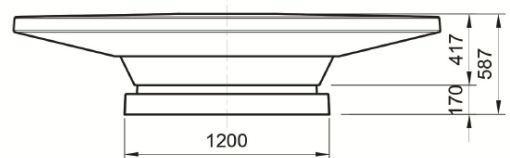

Lido 2500

A beautifully crafted product by Bellitalia®, the Lido 2500 is a monolithic bench having a round section. It is possible for the customer to match the bench with a custom-made base, able to grant a perfect flatness also by means of a covering cap that plugs the space for greenery.

The bench can be manufactured using reconstituted natural marble stones or white granite conglomerate. Perfect for indoor and outdoor use.

Part of a range

Environmental credentials

Quality & durability

- Removable plug in the center to add plantings/greenery to if desired, alternately leave the plug in to create a completely flat surface
- All surfaces are sandblasted (excluding the top seat surface which can be polished, to give the product a shiny effect)
- Surfaces covered with a transparent anti-decay coating or upon request, with anti-graffiti products
- All edges are rounded or made blunt.
- Bench is reinforced and endowed with bushes that permits lifting

Ideal for

- Commercial Developments
- Retail Developments
- Schools/Universities
- Almost any situation!

Finishes available

- Natural marble stones or white granite conglomerate

Contact us today

Freephone **0508 4 URBAN** or visit urbaneffects.co.nz