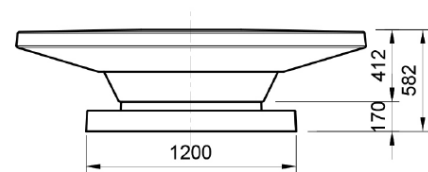

Contact us today

Freephone **0508 4 URBAN** or visit urbaneffects.co.nz