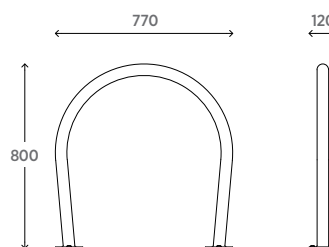

Specifications

Other products in the *Citistyle* range

- *Citistyle* Deluxe Seat
- *Citistyle* Timber Seat
- *Citistyle* Deluxe Bench
- *Citistyle* Timber Bench
- *Citistyle* Deluxe Table Setting
- *Citistyle* Timber Table Setting
- *Citistyle* Deluxe Bin
- *Citistyle* Timber Bin
- *Citistyle* Bollard

To view other products in the *Citistyle* range, visit our website

Contact us today

Freephone **0508 4 URBAN** or visit urbaneffects.co.nz