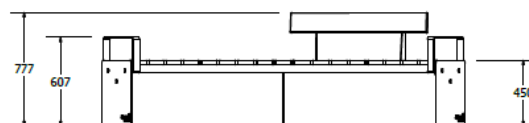

**A wide range of colours are available to suit your desired colour scheme.
All options above need to be discussed prior to purchase.

Specifications

Other products in the Legend Collection

- Legend Straight Bench
- Legend Straight Bench Double
- Legend Straight Bench w/ under bench LED lighting
- Legend Straight Bench w/ planter
- Legend Straight Seat
- Legend Straight Seat Double
- Legend Straight Seat w/ planter
- Legend Straight Seat Double
- Legend Straight Seat w/ planter
- Legend Curved Bench
- Legend Curved Bench Double
- Legend Curved Seat
- Legend Curved Seat Double
- Legend Square Block Seat
- Legend Square Planter