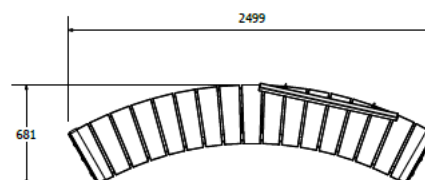

**A wide range of colours are available to suit your desired colour scheme.
All options above need to be discussed prior to purchase.

Specifications

Other products in the Legend Collection

- Legend Straight Bench
- Legend Straight Bench Double
- Legend Straight Bench w/ under bench LED lighting
- Legend Straight Bench w/ planter
- Legend Straight Seat
- Legend Straight Seat Double
- Legend Straight Seat w/ planter
- Legend Straight Seat Double
- Legend Straight Seat w/ planter
- Legend Curved Bench
- Legend Curved Bench Double
- Legend Curved Seat
- Legend Curved Seat Double
- Legend Square Block Seat
- Legend Square Planter