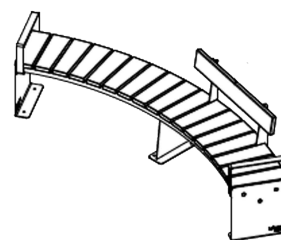

Ideal for

- Any metropolitan or natural setting
- Parks
- Shopping centres
- Streetscapes
- Education

Finishes available

- **Classic**- Hardwood Timber slats and hot dip galvanized (HDG) steel frames
- **Deluxe**- Hardwood Timber slats and steel ends powdercoated in colour

**A wide range of colours are available to suit your desired colour scheme.
All options above need to be discussed prior to purchase.

Specifications

Other products in the Legend Collection

- Legend Straight Bench
- Legend Straight Bench Double
- Legend Straight Bench w/ under bench LED lighting
- Legend Straight Bench w/ planter
- Legend Straight Seat
- Legend Straight Seat Double
- Legend Straight Seat w/ planter
- Legend Straight Seat Double
- Legend Straight Seat w/ planter
- Legend Curved Bench
- Legend Curved Bench Double
- Legend Curved Seat
- Legend Curved Seat Double
- Legend Square Block Seat
- Legend Square Planter