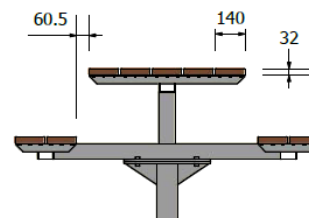

Specifications

*A wide range of colours are available to suit your desired colour scheme.

Contact us today

Freephone **0508 4 URBAN** or visit urbaneffects.co.nz