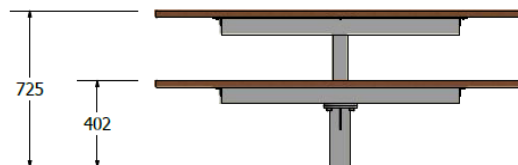

Specifications

*A wide range of colours are available to suit your desired colour scheme.

Contact us today

Freephone **0508 4 URBAN** or visit urbaneffects.co.nz