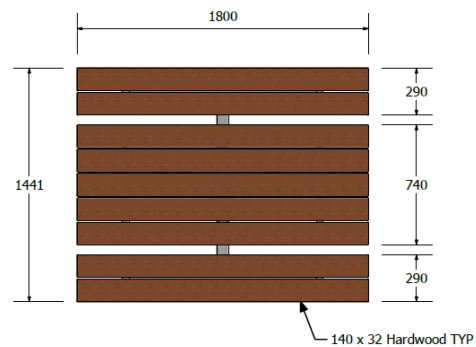

Specifications

*A wide range of colours are available to suit your desired colour scheme.

Contact us today

Freephone **0508 4 URBAN** or visit urbaneffects.co.nz