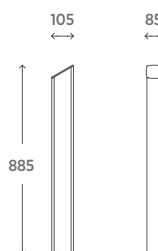

Specifications

Other products in the *Citistyle* range

- *Citistyle* Deluxe Seat
- *Citistyle* Timber Seat
- *Citistyle* Deluxe Bench
- *Citistyle* Timber Bench
- *Citistyle* Deluxe Table Setting
- *Citistyle* Timber Table Setting
- *Citistyle* Deluxe Bin
- *Citistyle* Timber Bin
- *Citistyle* Semi Hoop Bike Rack

To view other products in the *Citistyle* range, visit our website

*A wide range of colours are available to suit your desired colour scheme.

Contact us today

Freephone **0508 4 URBAN** or visit urbaneffects.co.nz