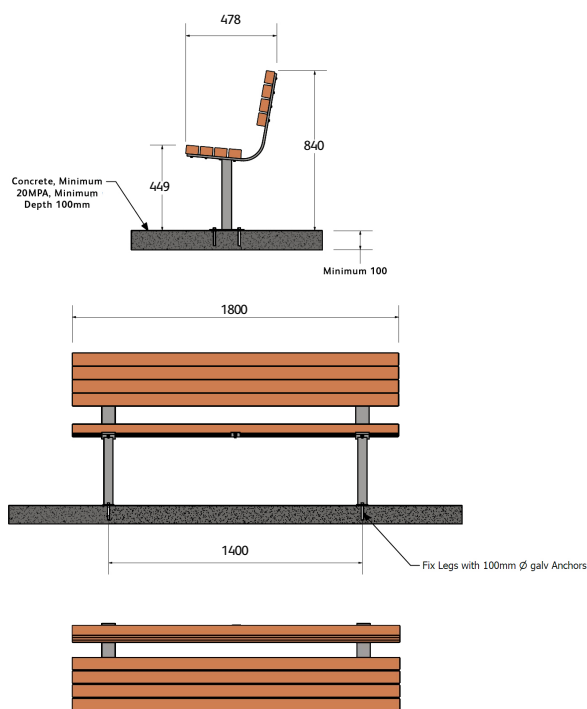

Specifications

Other products in the *Woodlands* range

- *Woodlands* Pine Bench
- *Woodlands* Pine Table Setting
- *Woodlands* Hardwood Bench
- *Woodlands* Hardwood Table Setting
- *Woodlands* Platform Bench

To view other products in the *Woodlands* range, visit our website

*A wide range of colours are available to suit your desired colour scheme.

Contact us today

Freephone **0508 4 URBAN** or visit urbaneffects.co.nz