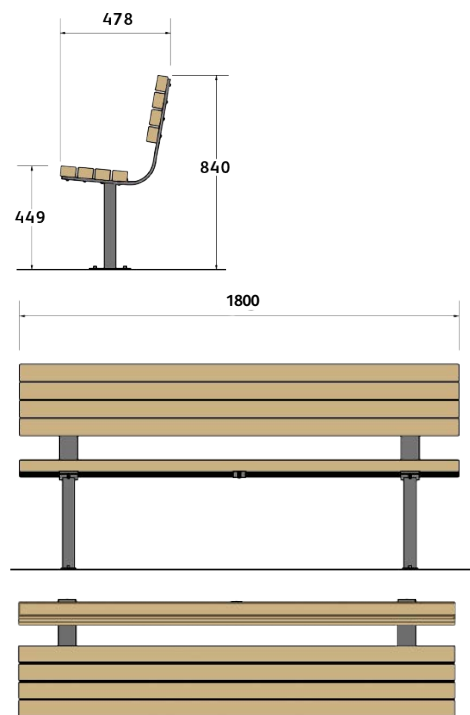

Specifications

Other products in the *Woodlands* range

- *Woodlands* Pine Bench
- *Woodlands* Pine Table Setting
- *Woodlands* Hardwood Bench
- *Woodlands* Hardwood Table Setting
- *Woodlands* Platform Bench

To view other products in the *Woodlands* range, visit our website

*A wide range of colours are available to suit your desired colour scheme.

Contact us today

Freephone **0508 4 URBAN** or visit urbaneffects.co.nz