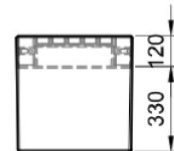

Contact us today

Freephone 0508 4 URBAN or visit urbaneffects.co.nz