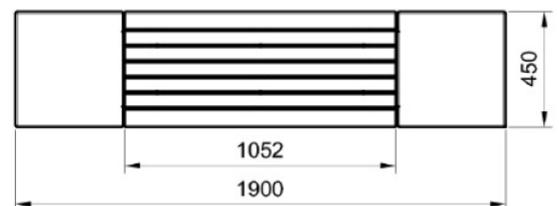

Contact us today

Freephone 0508 4 URBAN or visit urbaneffects.co.nz