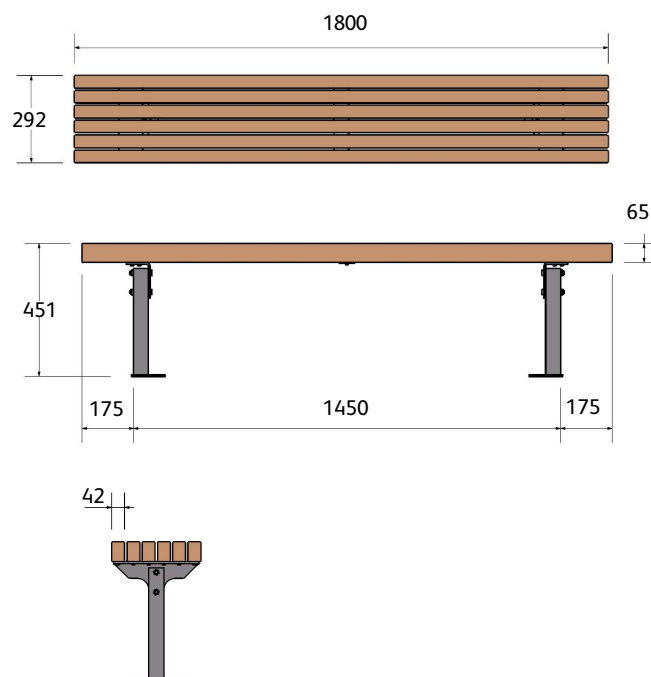

Specifications

Other products in the *Parkvale* range

- *Parkvale Table setting*

To view other products in the *Parkvale* range, visit our website

Contact us today

Freephone **0508 4 URBAN** or visit urbaneffects.co.nz