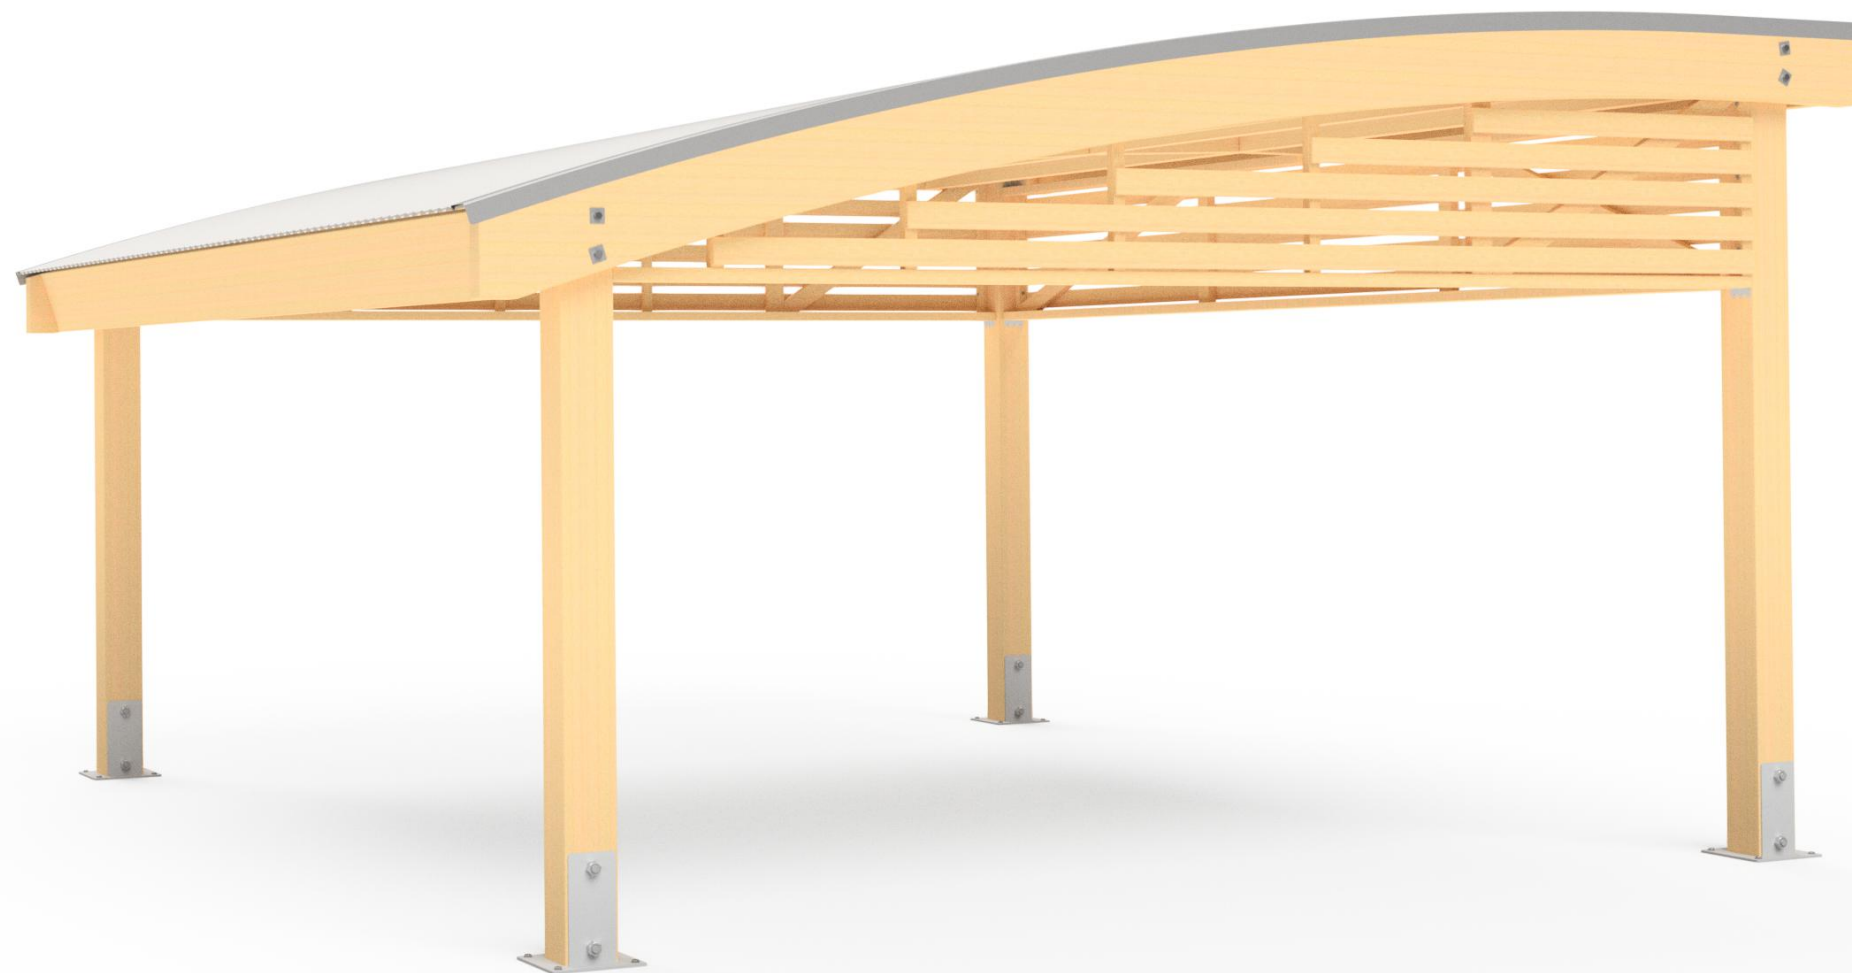

# Kiwi Curved Shelter 6m

# Kiwi Curved Shelter 6m

REVISION HISTORY			
REV	DESCRIPTION	DATE	BY
0	Creation	21/05/2021	Conor
1	Add brackets and increase timber size.	1/02/2022	Conor