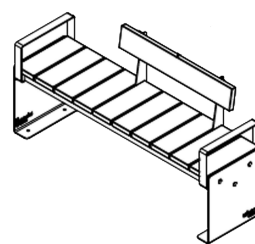

Ideal for

- Any metropolitan or natural setting
- Parks
- Shopping centres
- Streetscapes
- Education

Finishes available

- **Classic**- Hardwood Timber slats and hot dip galvanized (HDG) steel frames
- **Deluxe**- Hardwood Timber slats and steel ends powdercoated in colour

**A wide range of colours are available to suit your desired colour scheme.
All options above need to be discussed prior to purchase.

Specifications

Other products in the Legend Collection

- Legend Straight Bench
- Legend Straight Bench Double
- Legend Straight Bench w/ under bench LED lighting
- Legend Straight Bench w/ planter
- Legend Straight Seat
- Legend Straight Seat Double
- Legend Straight Seat w/ planter
- Legend Curved Bench
- Legend Curved Bench Double
- Legend Curved Seat
- Legend Curved Seat Double
- Legend Square Block Seat
- Legend Square Planter