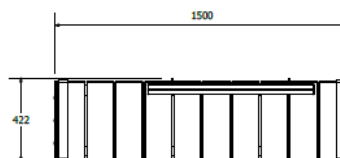

**A wide range of colours are available to suit your desired colour scheme.
All options above need to be discussed prior to purchase.

Specifications

Other products in the Legend Collection

- Legend Straight Bench
- Legend Straight Bench Double
- Legend Straight Bench w/ under bench LED lighting
- Legend Straight Bench w/ planter
- Legend Straight Seat
- Legend Straight Seat Double
- Legend Straight Seat w/ planter
- Legend Curved Bench
- Legend Curved Bench Double
- Legend Curved Seat
- Legend Curved Seat Double
- Legend Square Block Seat
- Legend Square Planter