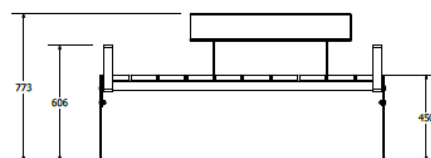

**A wide range of colours are available to suit your desired colour scheme.
All options above need to be discussed prior to purchase.

Specifications

Other products in the Legend Collection

- Legend Straight Bench
- Legend Straight Bench Double
- Legend Straight Bench w/ under bench LED lighting
- Legend Straight Bench w/ planter
- Legend Straight Seat
- Legend Straight Seat Double
- Legend Straight Seat w/ planter
- Legend Curved Bench
- Legend Curved Bench Double
- Legend Curved Seat
- Legend Curved Seat Double
- Legend Square Block Seat
- Legend Square Planter