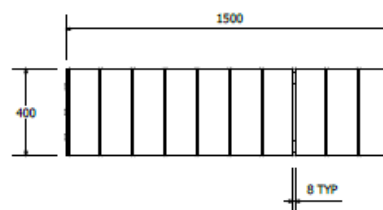

Specifications

Other products in the Legend Collection

- Legend Straight Bench
- Legend Straight Bench Double
- Legend Straight Bench w/ under bench LED lighting
- Legend Straight Bench w/ planter
- Legend Straight Seat
- Legend Straight Seat Double
- Legend Straight Seat w/ planter
- Legend Curved Bench
- Legend Curved Bench Double
- Legend Curved Seat
- Legend Curved Seat Double
- Legend Square Block Seat
- Legend Square Planter