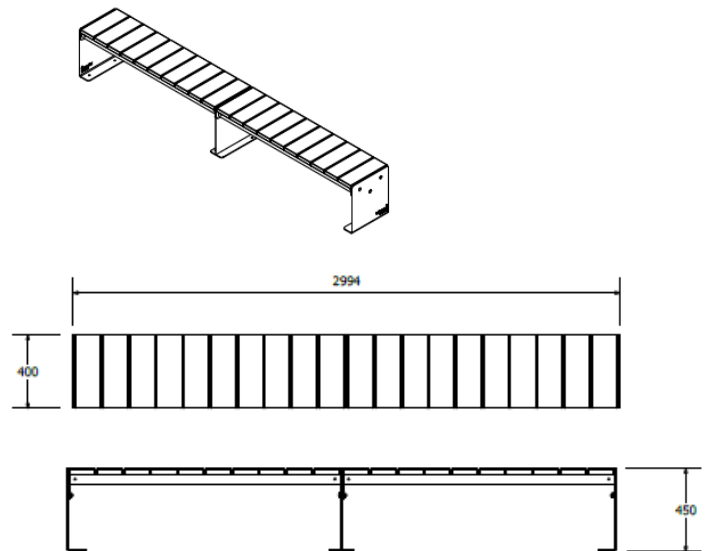

**A wide range of colours are available to suit your desired colour scheme.
All options above need to be discussed prior to purchase.

Specifications

Other products in the Legend Collection

- Legend Straight Bench
- Legend Straight Bench Double
- Legend Straight Bench w/ under bench LED lighting
- Legend Straight Bench w/ planter
- Legend Straight Seat
- Legend Straight Seat Double
- Legend Straight Seat w/ planter
- Legend Curved Bench
- Legend Curved Bench Double
- Legend Curved Seat
- Legend Curved Seat Double
- Legend Square Block Seat
- Legend Square Planter