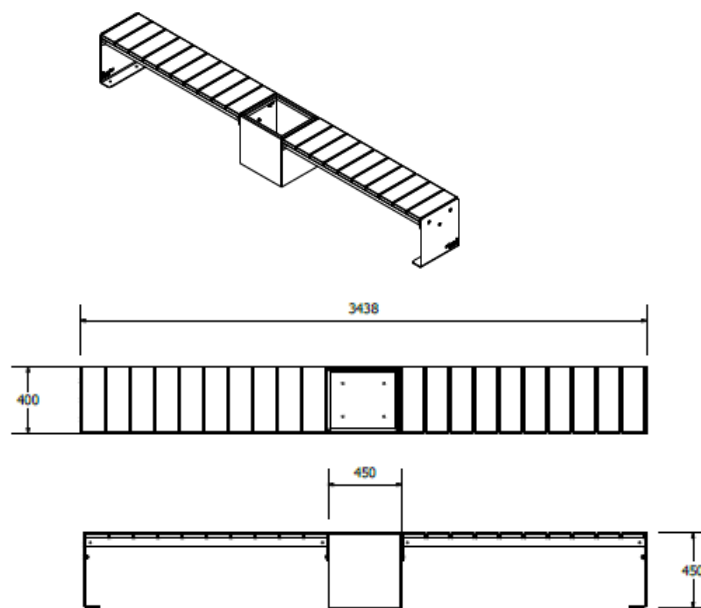

Specifications

Other products in the Legend Collection

- Legend Straight Bench
- Legend Straight Bench Double
- Legend Straight Bench w/ under bench LED lighting
- Legend Straight Bench w/ planter
- Legend Straight Seat
- Legend Straight Seat Double
- Legend Straight Seat w/ planter
- Legend Curved Bench
- Legend Curved Bench Double
- Legend Curved Seat
- Legend Curved Seat Double
- Legend Square Block Seat
- Legend Square Planter