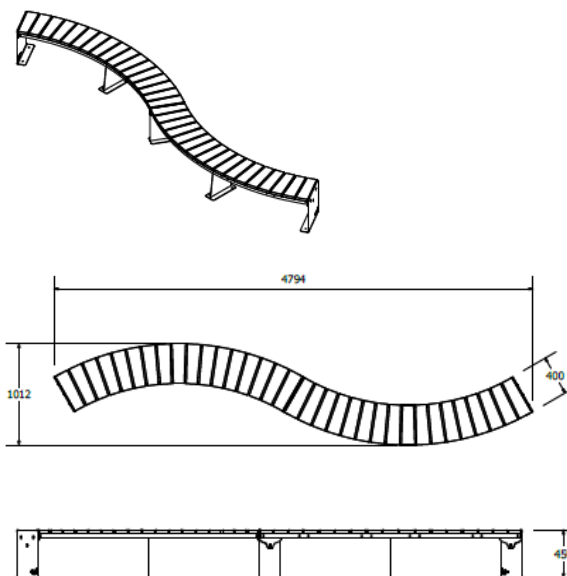

**A wide range of colours are available to suit your desired colour scheme.
All options above need to be discussed prior to purchase.

Specifications

Other products in the Legend Collection

- Legend Straight Bench
- Legend Straight Bench Double
- Legend Straight Bench w/ under bench LED lighting
- Legend Straight Bench w/ planter
- Legend Straight Seat
- Legend Straight Seat Double
- Legend Straight Seat w/ planter
- Legend Curved Bench
- Legend Curved Bench Double
- Legend Curved Seat
- Legend Curved Seat Double
- Legend Square Block Seat
- Legend Square Planter