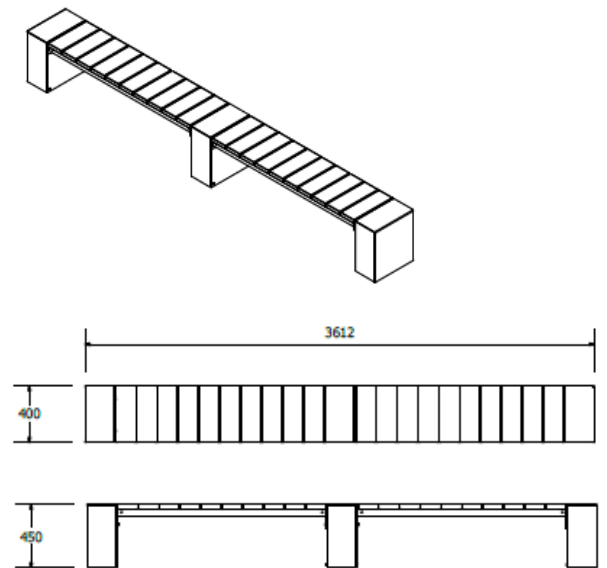

Specifications

Other products in the Legend Collection

- Legend Straight Bench
- Legend Straight Bench Double
- Legend Straight Bench w/ under bench LED lighting
- Legend Straight Bench w/ planter
- Legend Straight Seat
- Legend Straight Seat Double
- Legend Straight Seat w/ planter
- Legend Curved Bench
- Legend Curved Bench Double
- Legend Curved Seat
- Legend Curved Seat Double
- Legend Square Block Seat
- Legend Square Planter