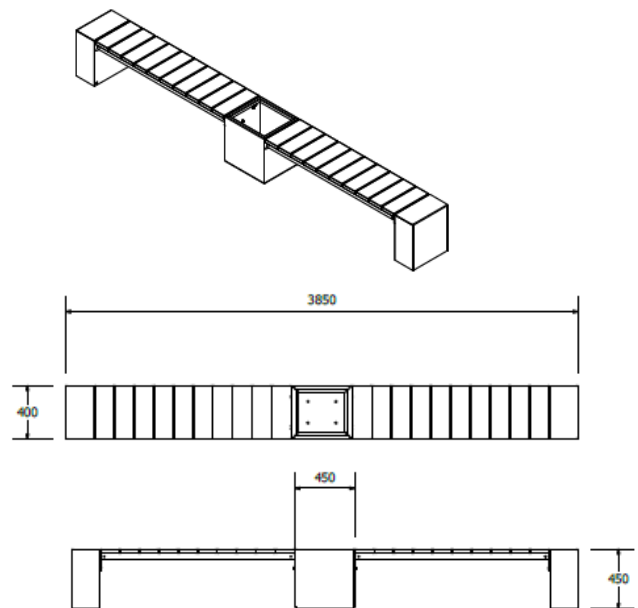

Specifications

Other products in the Legend Collection

- Legend Straight Bench
- Legend Straight Bench Double
- Legend Straight Bench w/ under bench LED lighting
- Legend Straight Bench w/ planter
- Legend Straight Seat
- Legend Straight Seat Double
- Legend Straight Seat w/ planter
- Legend Curved Bench
- Legend Curved Bench Double
- Legend Curved Seat
- Legend Curved Seat Double
- Legend Square Block Seat
- Legend Square Planter