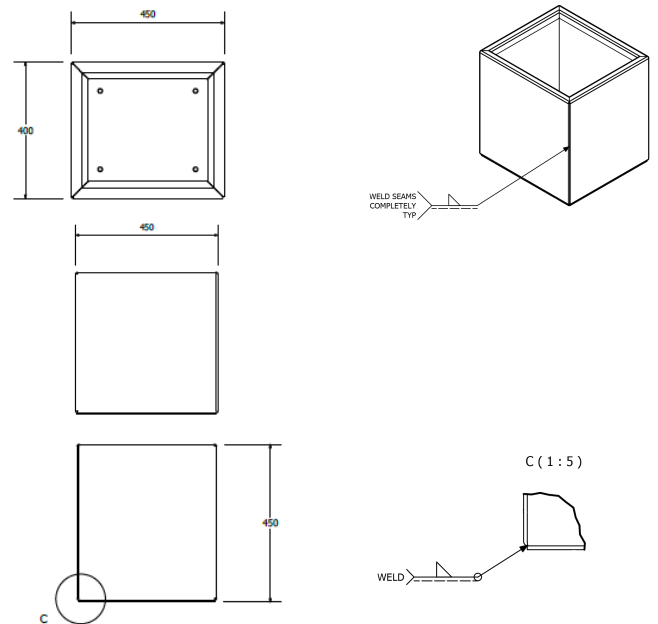

Finishes available

- Aluminium powdercoated in colour.

Specifications

Other products in the Legend Collection

- Legend Straight Bench
- Legend Straight Bench Double
- Legend Straight Bench w/ under bench LED lighting
- Legend Straight Bench w/ planter
- Legend Straight Seat
- Legend Straight Seat Double
- Legend Straight Seat w/ planter
- Legend Curved Bench
- Legend Curved Bench Double
- Legend Curved Seat
- Legend Curved Seat Double
- Legend Square Block Seat
- Legend Square Planter