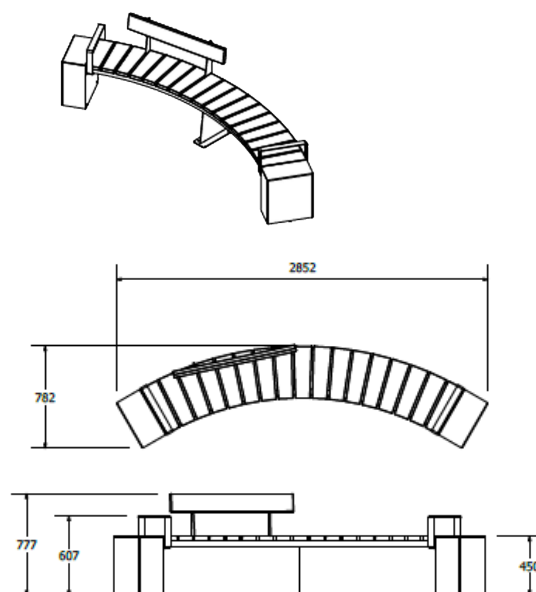

Specifications

Other products in the Legend Collection

- Legend Straight Bench
- Legend Straight Bench Double
- Legend Straight Bench w/ under bench LED lighting
- Legend Straight Bench w/ planter
- Legend Straight Seat
- Legend Straight Seat Double
- Legend Straight Seat w/ planter
- Legend Curved Bench
- Legend Curved Bench Double
- Legend Curved Seat
- Legend Curved Seat Double
- Legend Square Block Seat
- Legend Square Planter