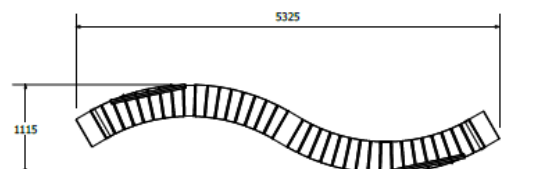

Specifications

Other products in the Legend Collection

- Legend Straight Bench
- Legend Straight Bench Double
- Legend Straight Bench w/ under bench LED lighting
- Legend Straight Bench w/ planter
- Legend Straight Seat
- Legend Straight Seat Double
- Legend Straight Seat w/ planter
- Legend Curved Bench
- Legend Curved Bench Double
- Legend Curved Seat
- Legend Curved Seat Double
- Legend Square Block Seat
- Legend Square Planter