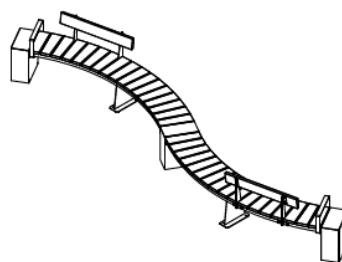

Ideal for

- Any metropolitan or natural setting
- Parks
- Shopping centres
- Streetscapes
- Education

Finishes available

- Hardwood Timber slats and Aluminium ends powdercoated in colour.

**A wide range of colours are available to suit your desired colour scheme.
All options above need to be discussed prior to purchase.

Specifications

Other products in the Legend Collection

- Legend Straight Bench
- Legend Straight Bench Double
- Legend Straight Bench w/ under bench LED lighting
- Legend Straight Bench w/ planter
- Legend Straight Seat
- Legend Straight Seat Double
- Legend Straight Seat w/ planter
- Legend Curved Bench
- Legend Curved Bench Double
- Legend Curved Seat
- Legend Curved Seat Double
- Legend Square Block Seat
- Legend Square Planter