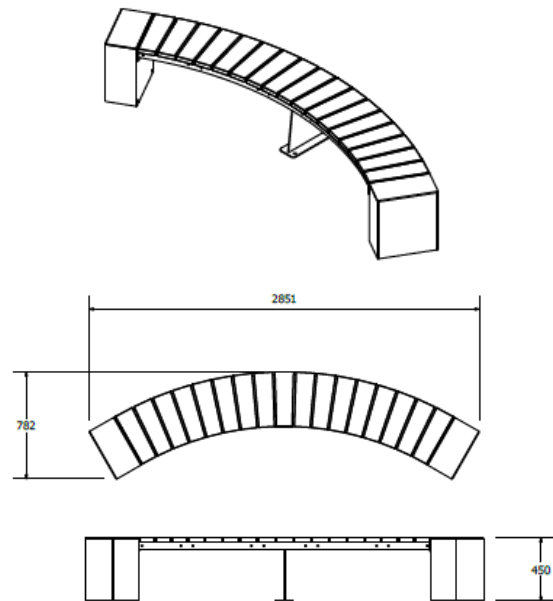

Specifications

Other products in the Legend Collection

- Legend Straight Bench
- Legend Straight Bench Double
- Legend Straight Bench w/ under bench LED lighting
- Legend Straight Bench w/ planter
- Legend Straight Seat
- Legend Straight Seat Double
- Legend Straight Seat w/ planter
- Legend Curved Bench
- Legend Curved Bench Double
- Legend Curved Seat
- Legend Curved Seat Double
- Legend Square Block Seat
- Legend Square Planter