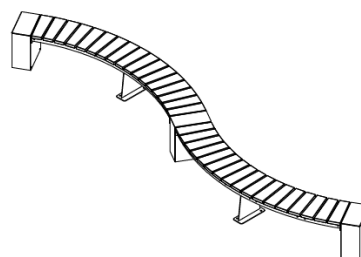

Ideal for

- Any metropolitan or natural setting
- Parks
- Shopping centres
- Streetscapes
- Education

Finishes available

- Hardwood Timber slats and Aluminium ends powdercoated in colour.

**A wide range of colours are available to suit your desired colour scheme.
All options above need to be discussed prior to purchase.

Specifications

Other products in the Legend Collection

- Legend Straight Bench
- Legend Straight Bench Double
- Legend Straight Bench w/ under bench LED lighting
- Legend Straight Bench w/ planter
- Legend Straight Seat
- Legend Straight Seat Double
- Legend Straight Seat w/ planter
- Legend Curved Bench
- Legend Curved Bench Double
- Legend Curved Seat
- Legend Curved Seat Double
- Legend Square Block Seat
- Legend Square Planter