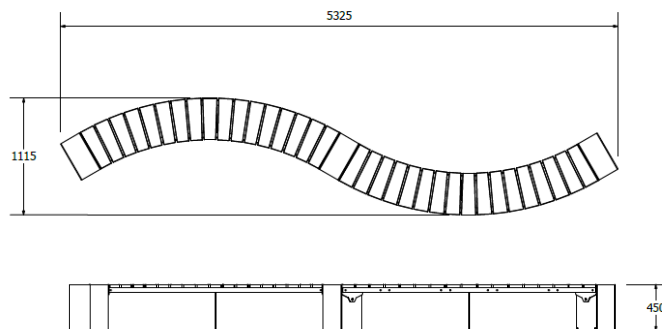

Specifications

Other products in the Legend Collection

- Legend Straight Bench
- Legend Straight Bench Double
- Legend Straight Bench w/ under bench LED lighting
- Legend Straight Bench w/ planter
- Legend Straight Seat
- Legend Straight Seat Double
- Legend Straight Seat w/ planter
- Legend Curved Bench
- Legend Curved Bench Double
- Legend Curved Seat
- Legend Curved Seat Double
- Legend Square Block Seat
- Legend Square Planter