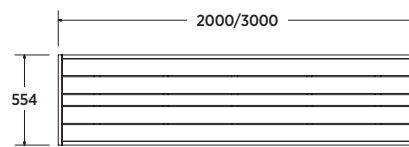

Specifications

Contact us today

Freephone **0508 4 URBAN** or visit urbaneffects.co.nz