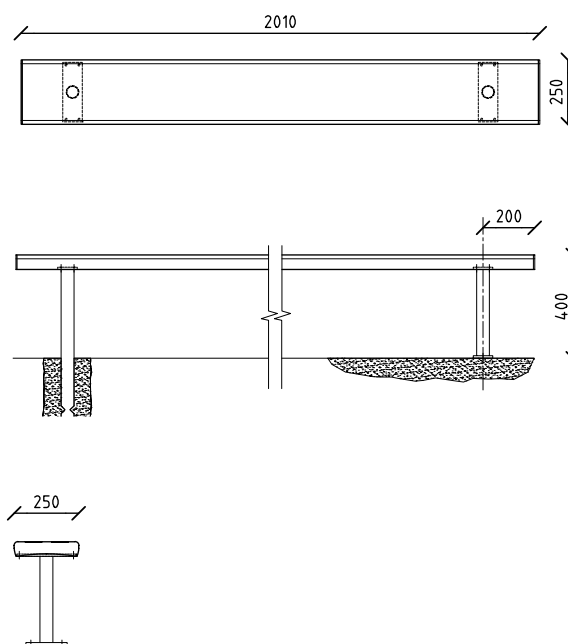

Specifications

Other products in the *Duraform* range

- *Duraform* Park Table Setting

To view other products in the *Duraform* range, visit our website

Contact us today

Freephone **0508 4 URBAN** or visit urbaneffects.co.nz